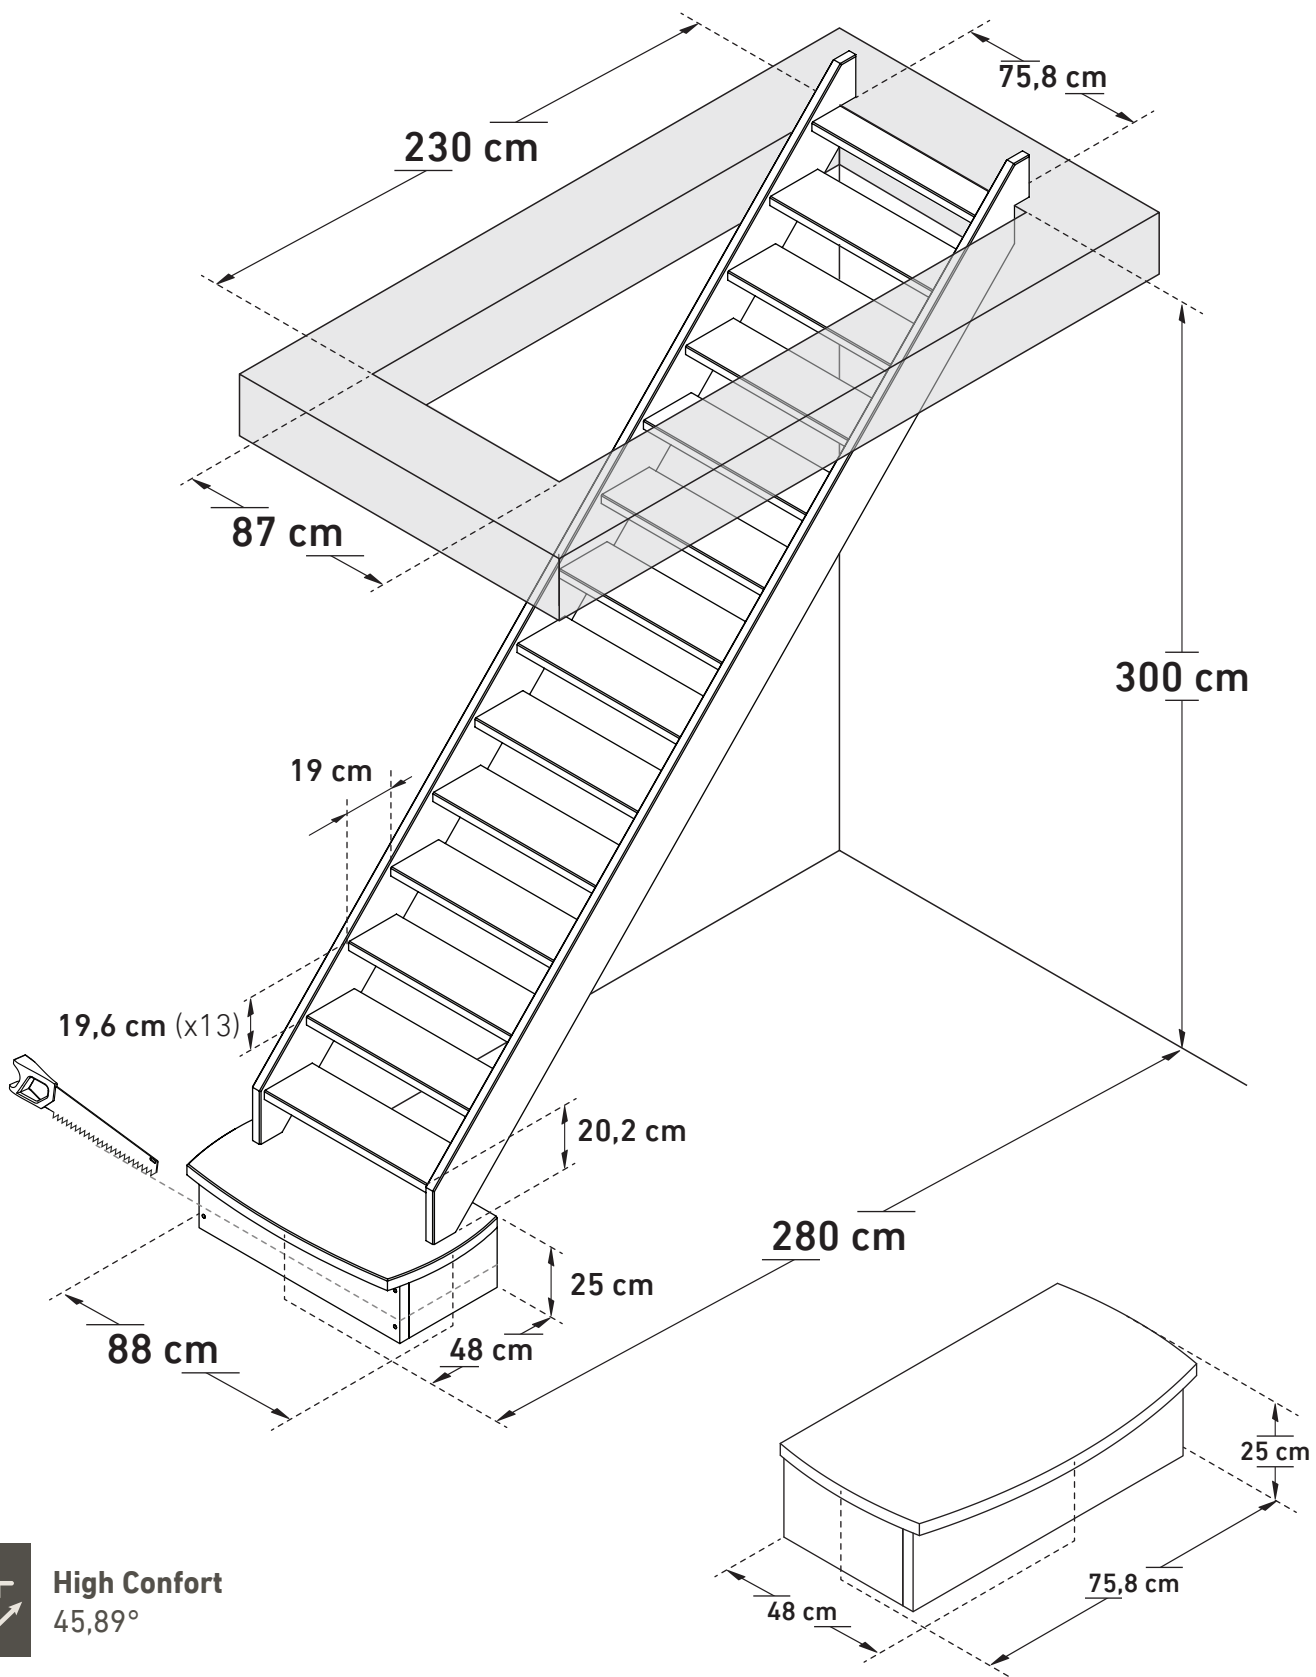

DIMENSIONS
SAVOIE (STRAIGHT FLIGHT, BULLNOSE)

High Confort
45,89°

Wall handrail
400 cm