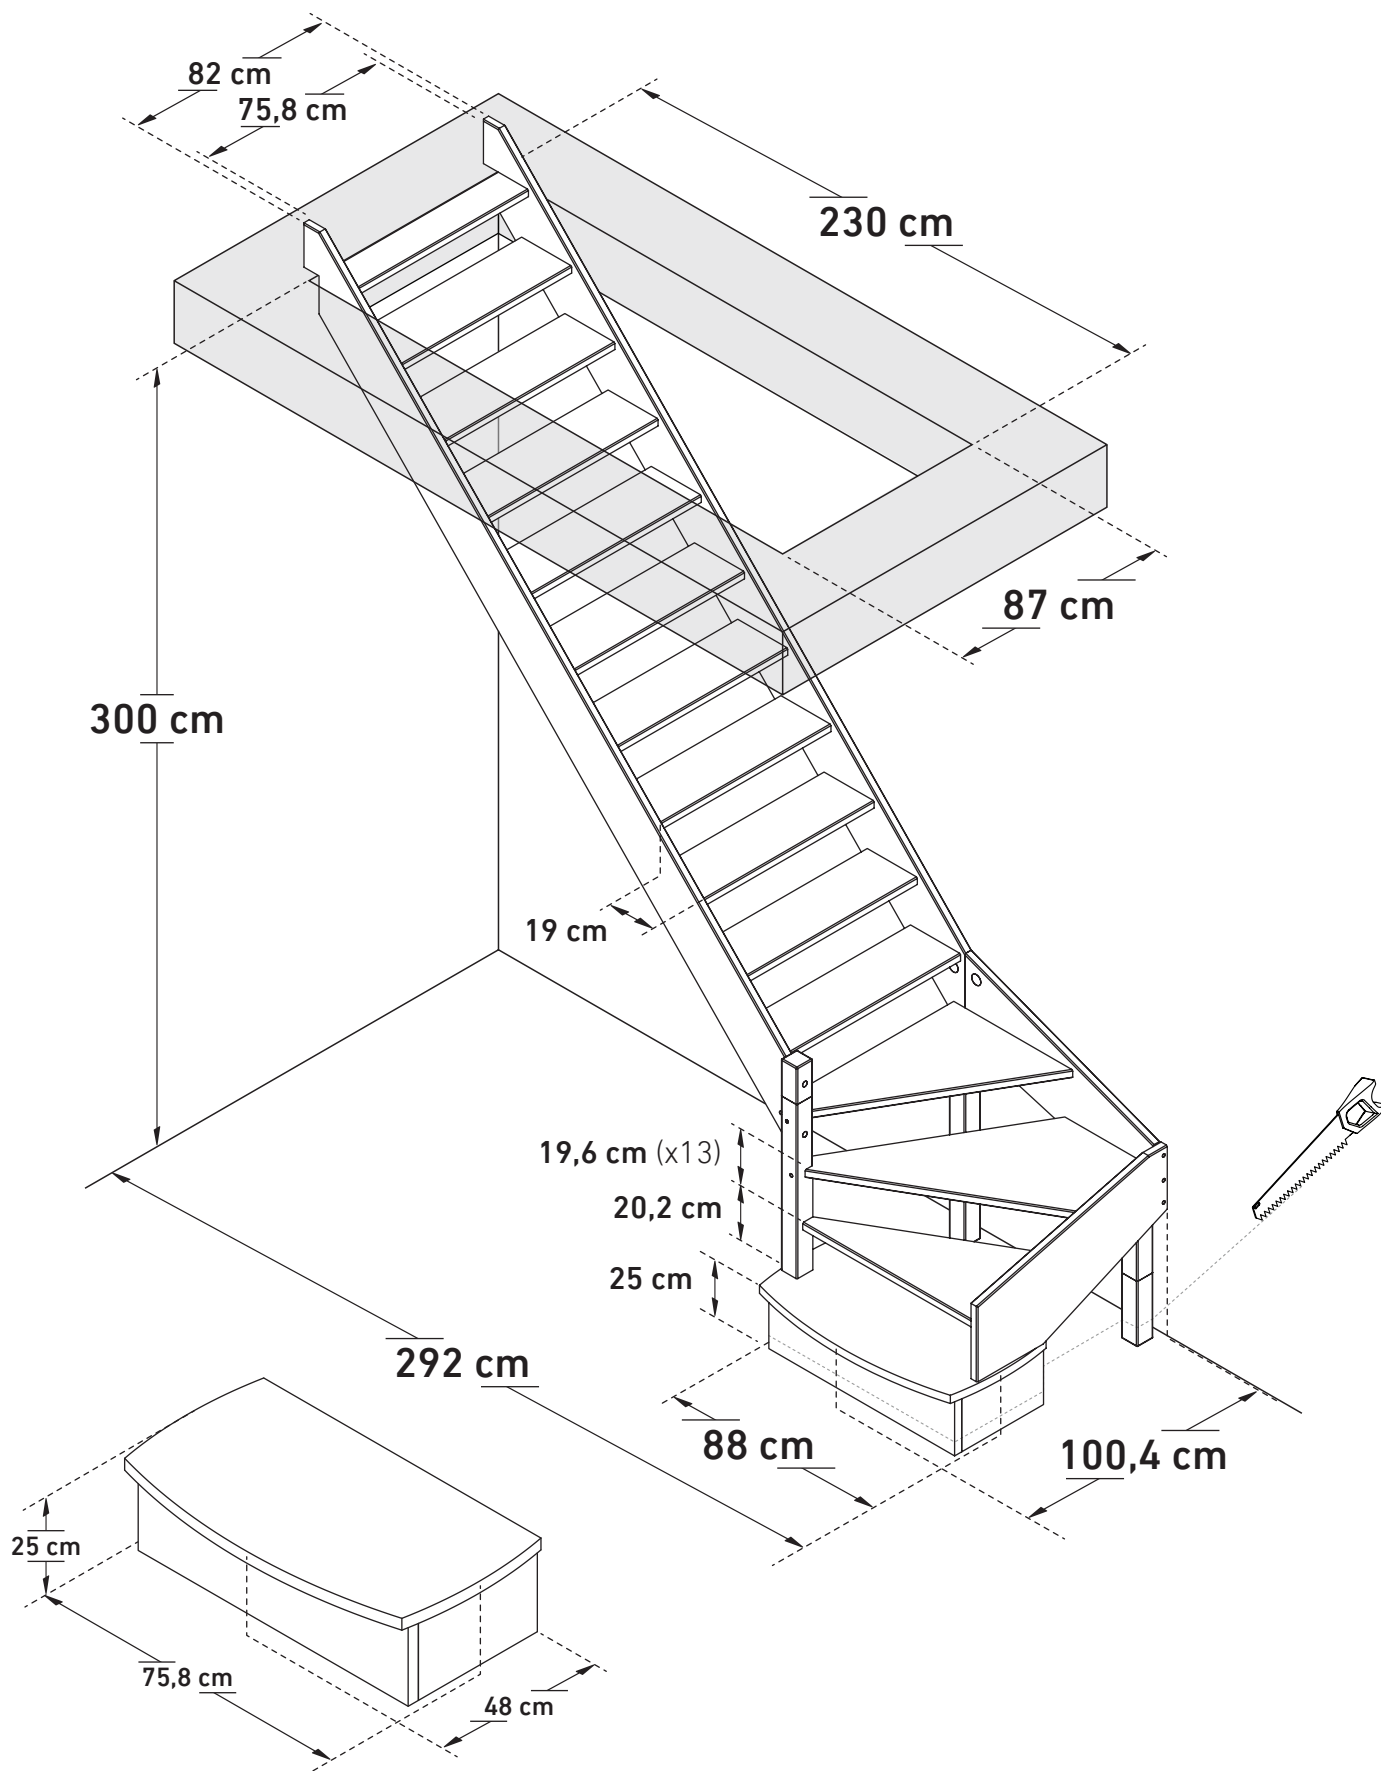

DIMENSIONS

SAVOIE (1/4 TURN DOWN LEFT, BULLNOSE)

SOGEM

High Confort
45,89°