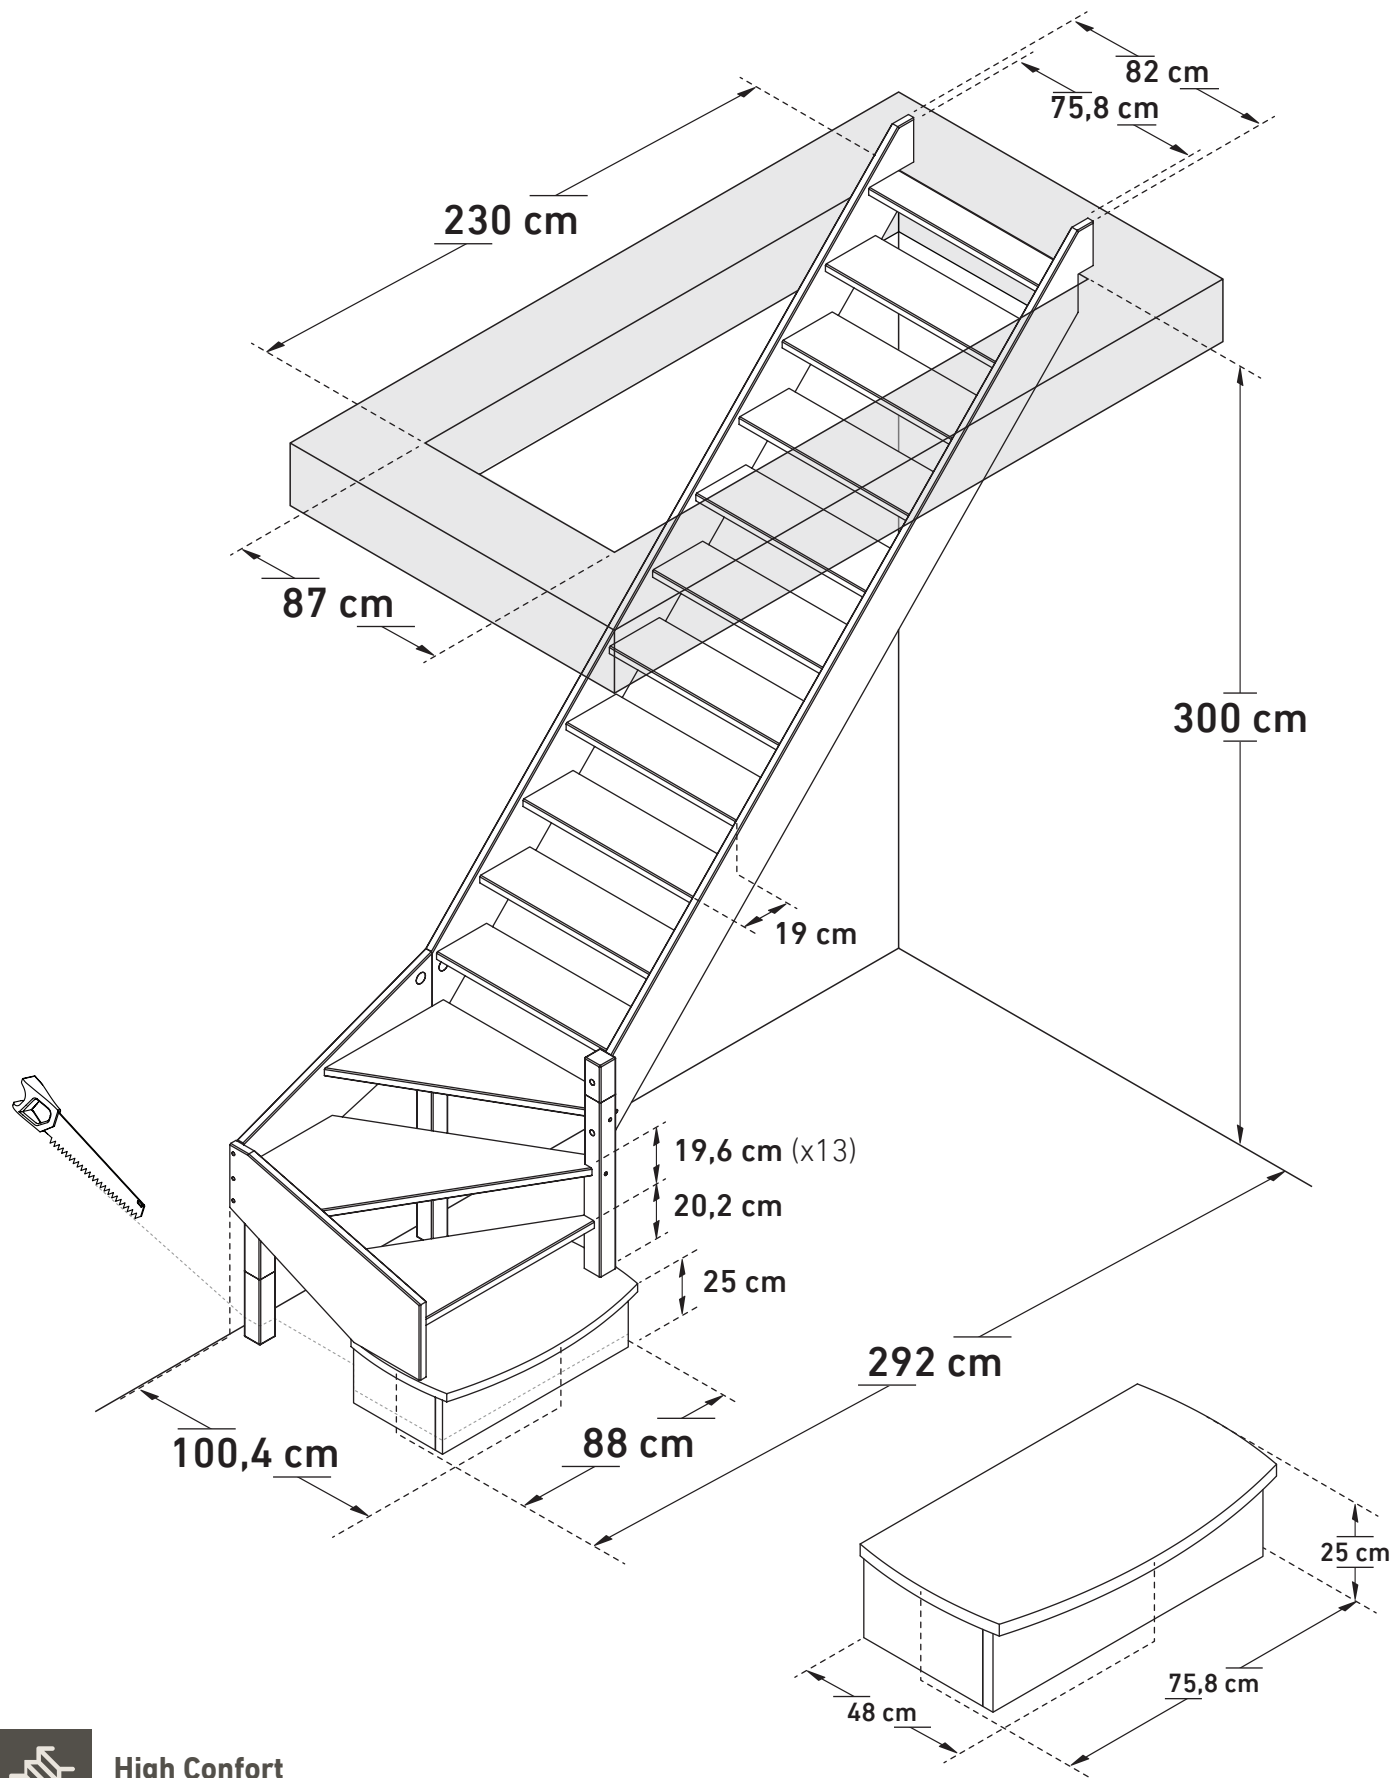

DIMENSIONS

# SAVOIE (1/4 TURN DOWN RIGHT, BULLNOSE)

**SOGEM**

**High Confort**  
45,89°

DIMENSIONS

# SAVOIE (1/4 TURN DOWN LEFT, BULLNOSE)

**SOGEM**

**High Confort**  
45,89°