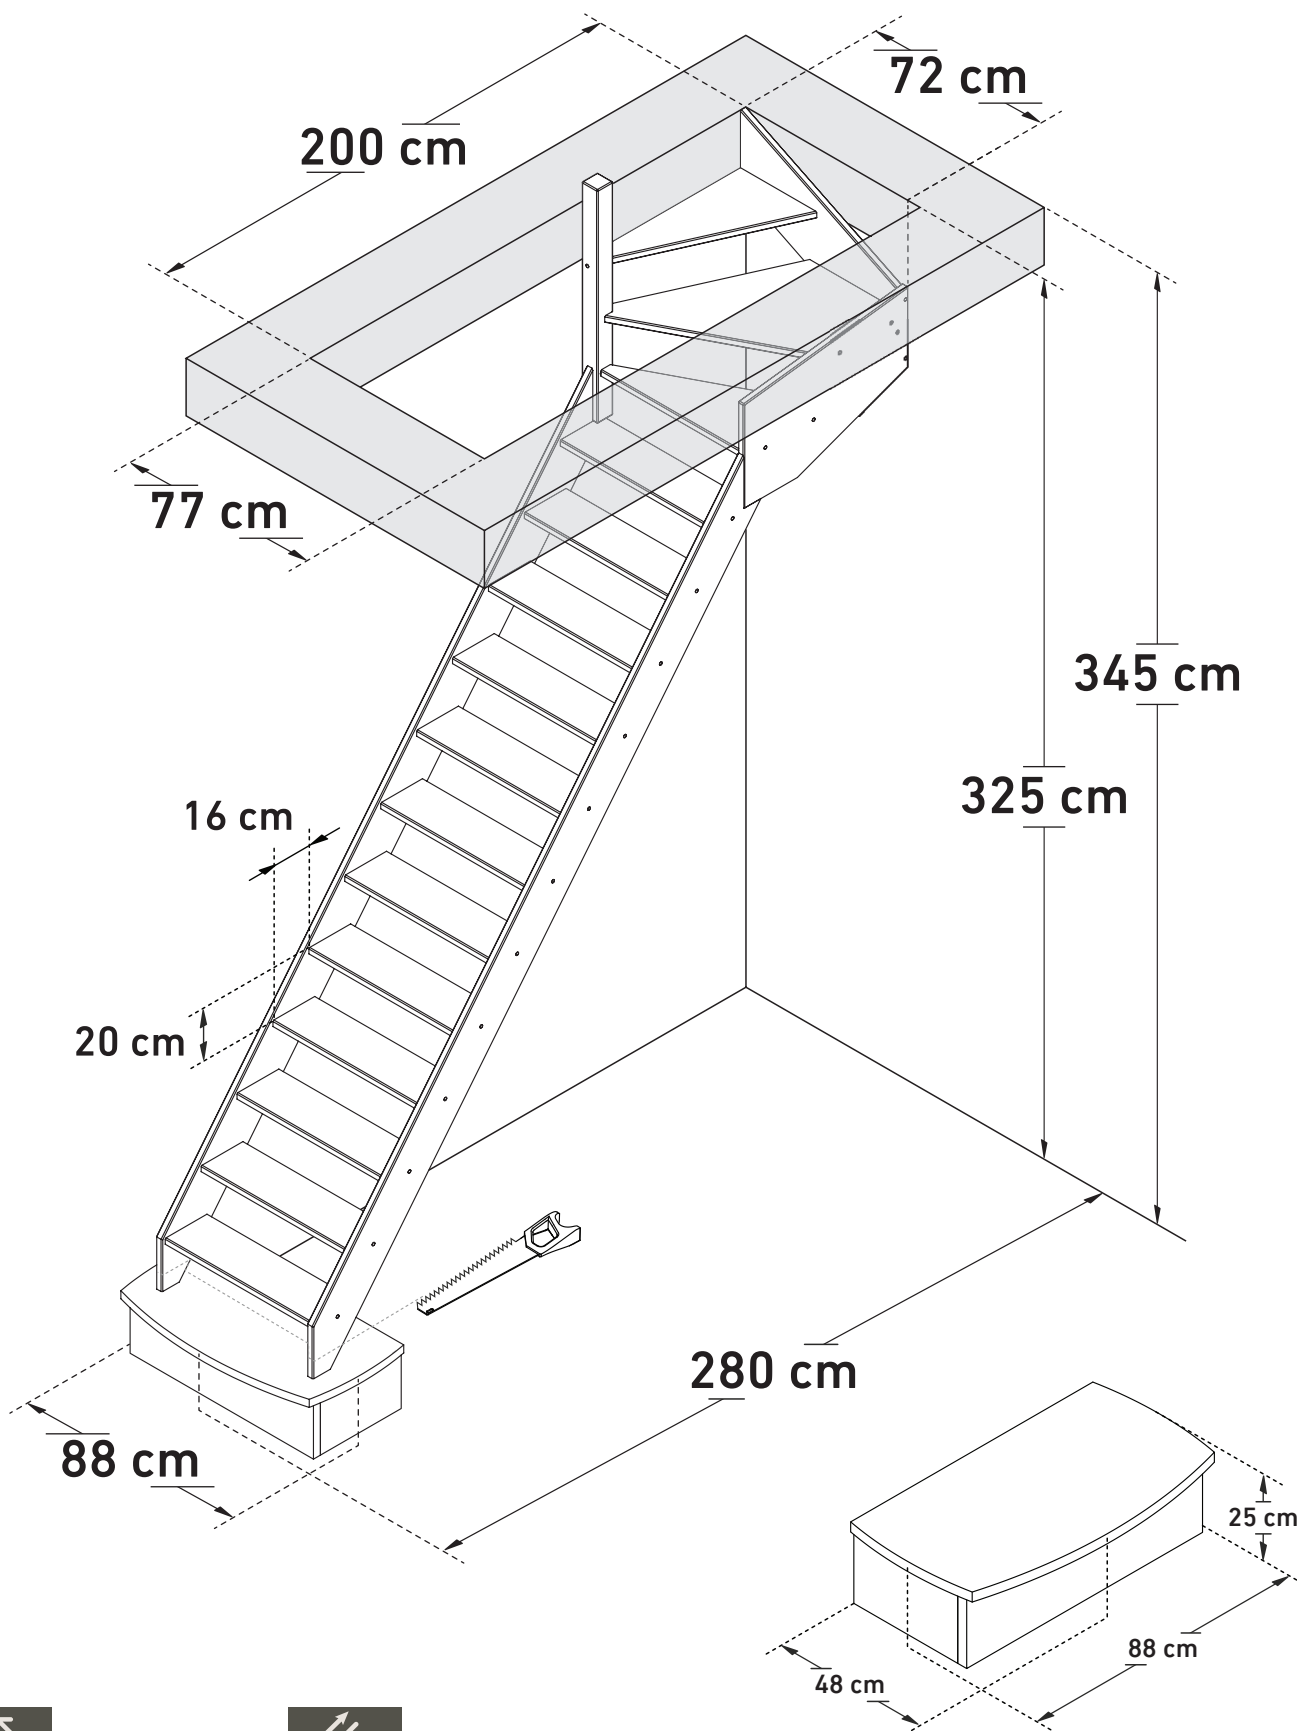

DIMENSIONS

# ARDENNES | ALSACE (1/4T TOP RIGHT, BULLNOSE)

**SOGEM**

**Space saving**  
51,4°

**Wall handrail**  
340 cm

DIMENSIONS

# ARDENNES | ALSACE (1/4T TOP LEFT, BULLNOSE)

**SOGEM**

Space saving  
51,4°

Wall handrail  
340 cm