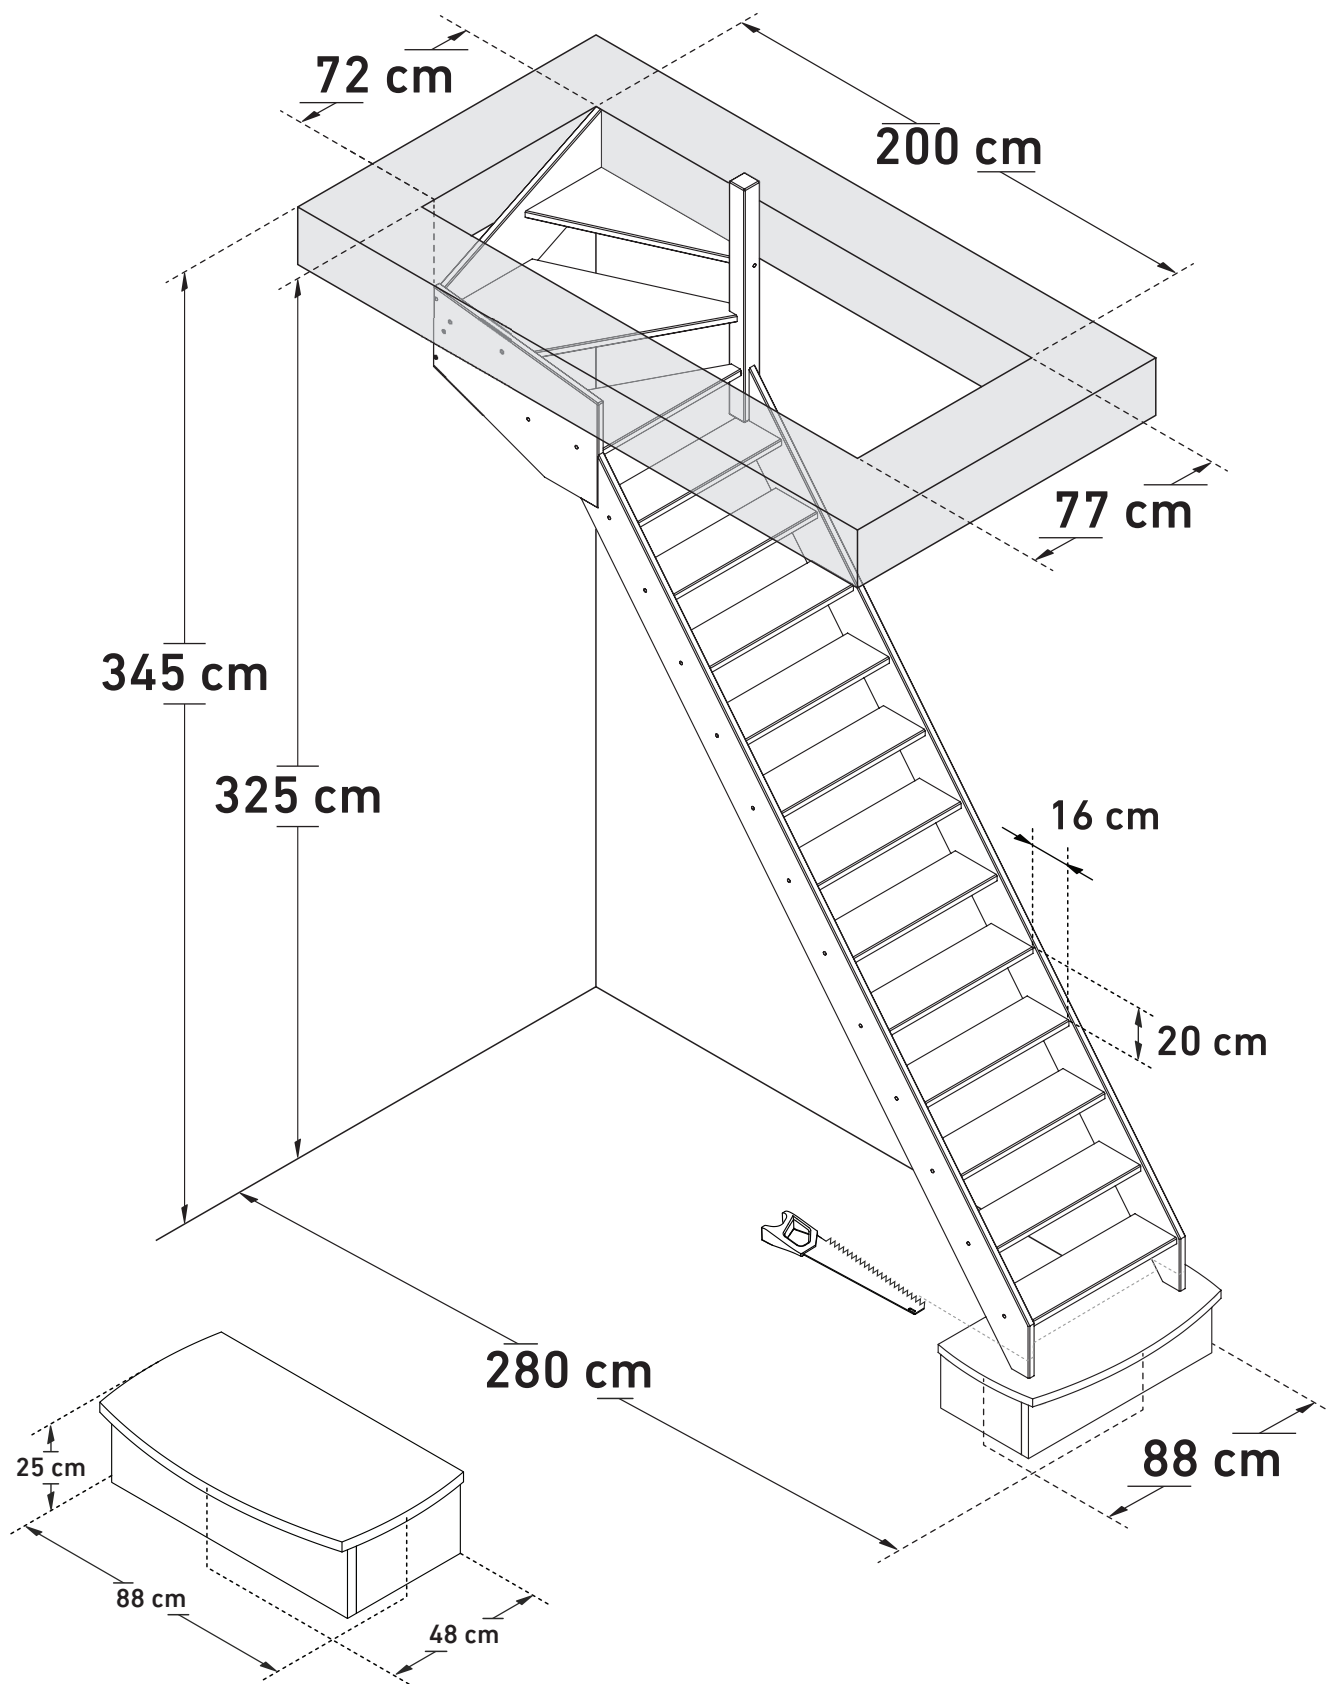

DIMENSIONS

# ARDENNES | ALSACE (1/4T TOP RIGHT, BULLNOSE)

**SOGEM**

**Space saving**  
51,4°

**Wall handrail**  
340 cm

DIMENSIONS

# ARDENNES | ALSACE (1/4T TOP LEFT, BULLNOSE)

**SOGEM**

Space saving  
51,4°

Wall handrail  
340 cm