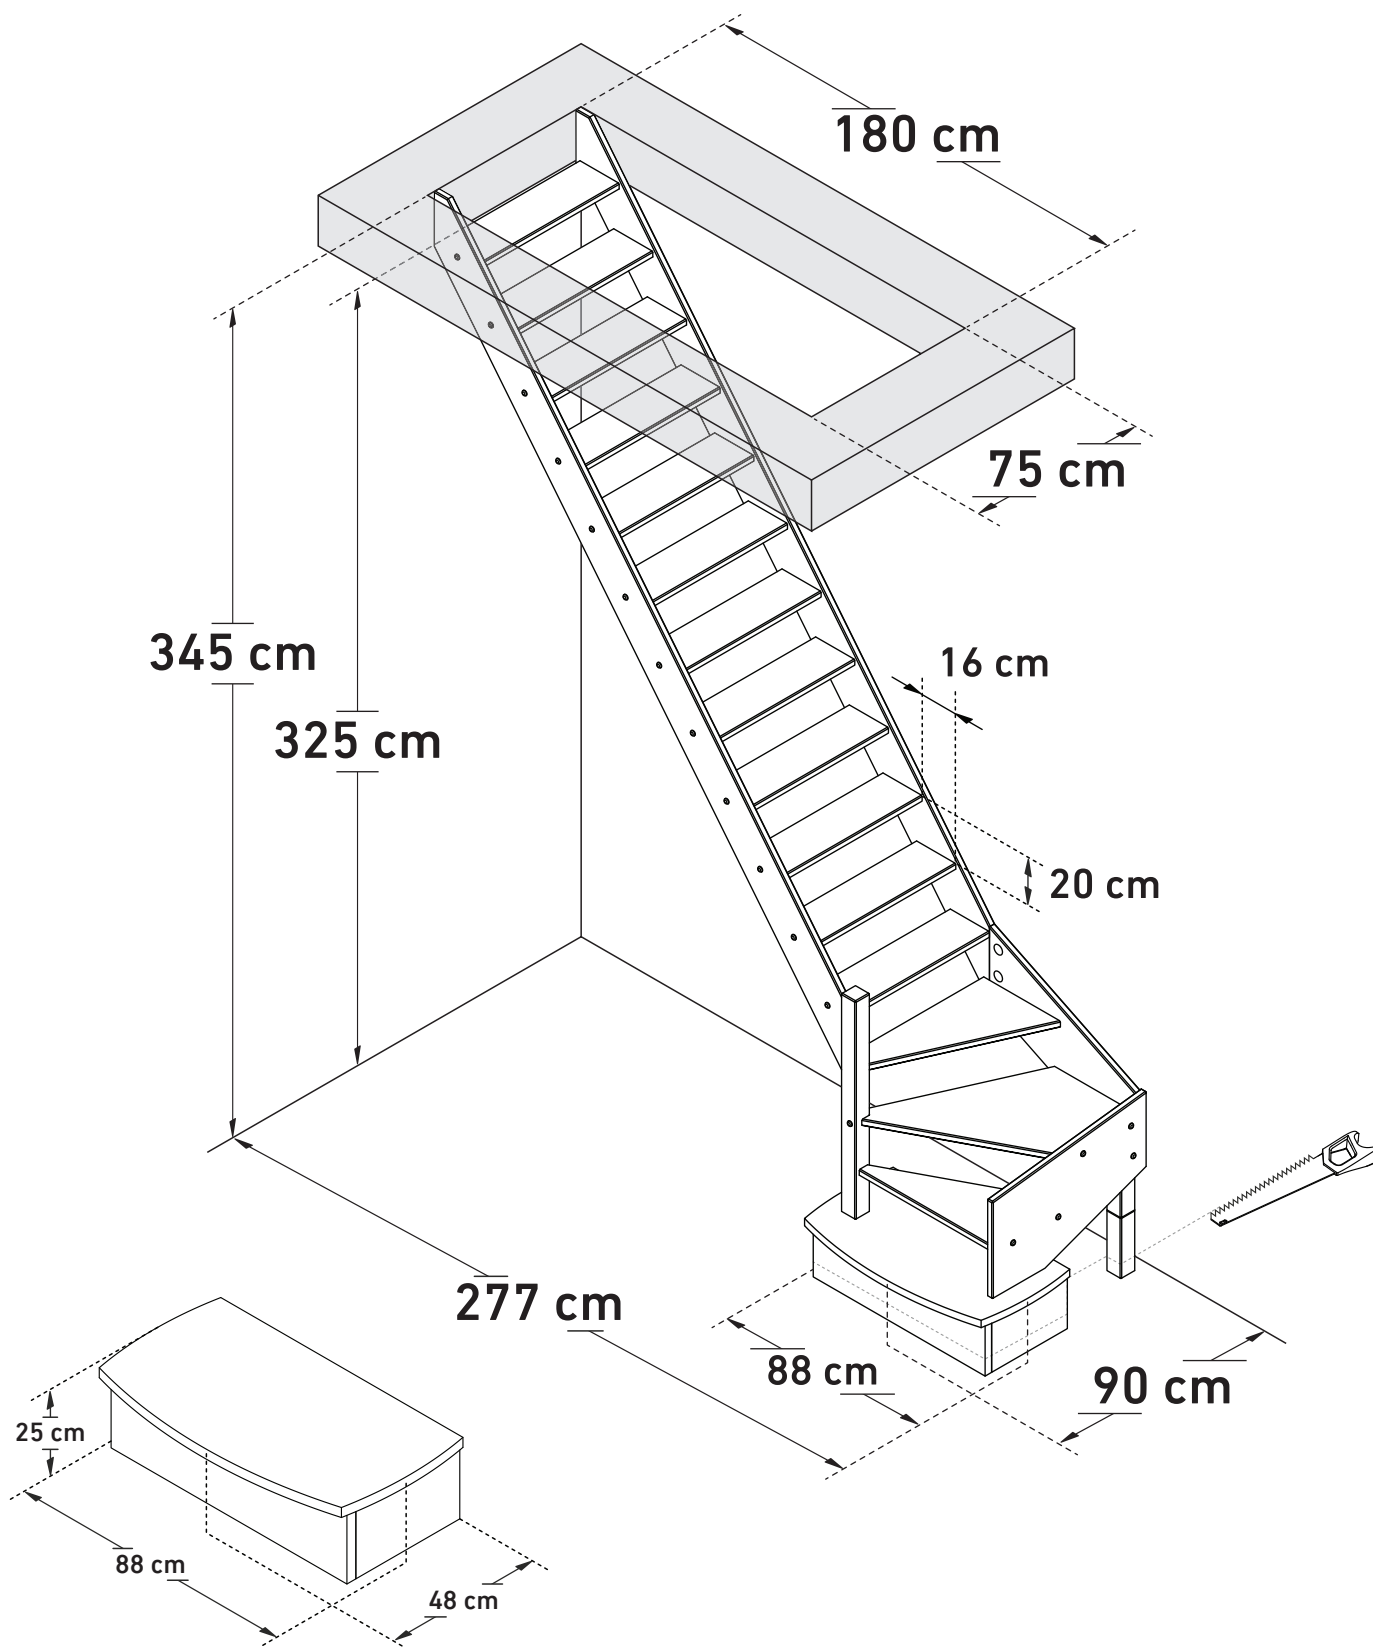

DIMENSIONS

ARDENNES | ALSACE (1/4T BOTTOM RIGHT, BULLNOSE)

SOGEM

Space saving
51,4°

Wall handrail
310 cm

DIMENSIONS

ARDENNES | ALSACE (1/4T BOTTOMS LEFT, BULLNOSE)

SOGEM

Space saving
51,4°

Wall handrail
310 cm