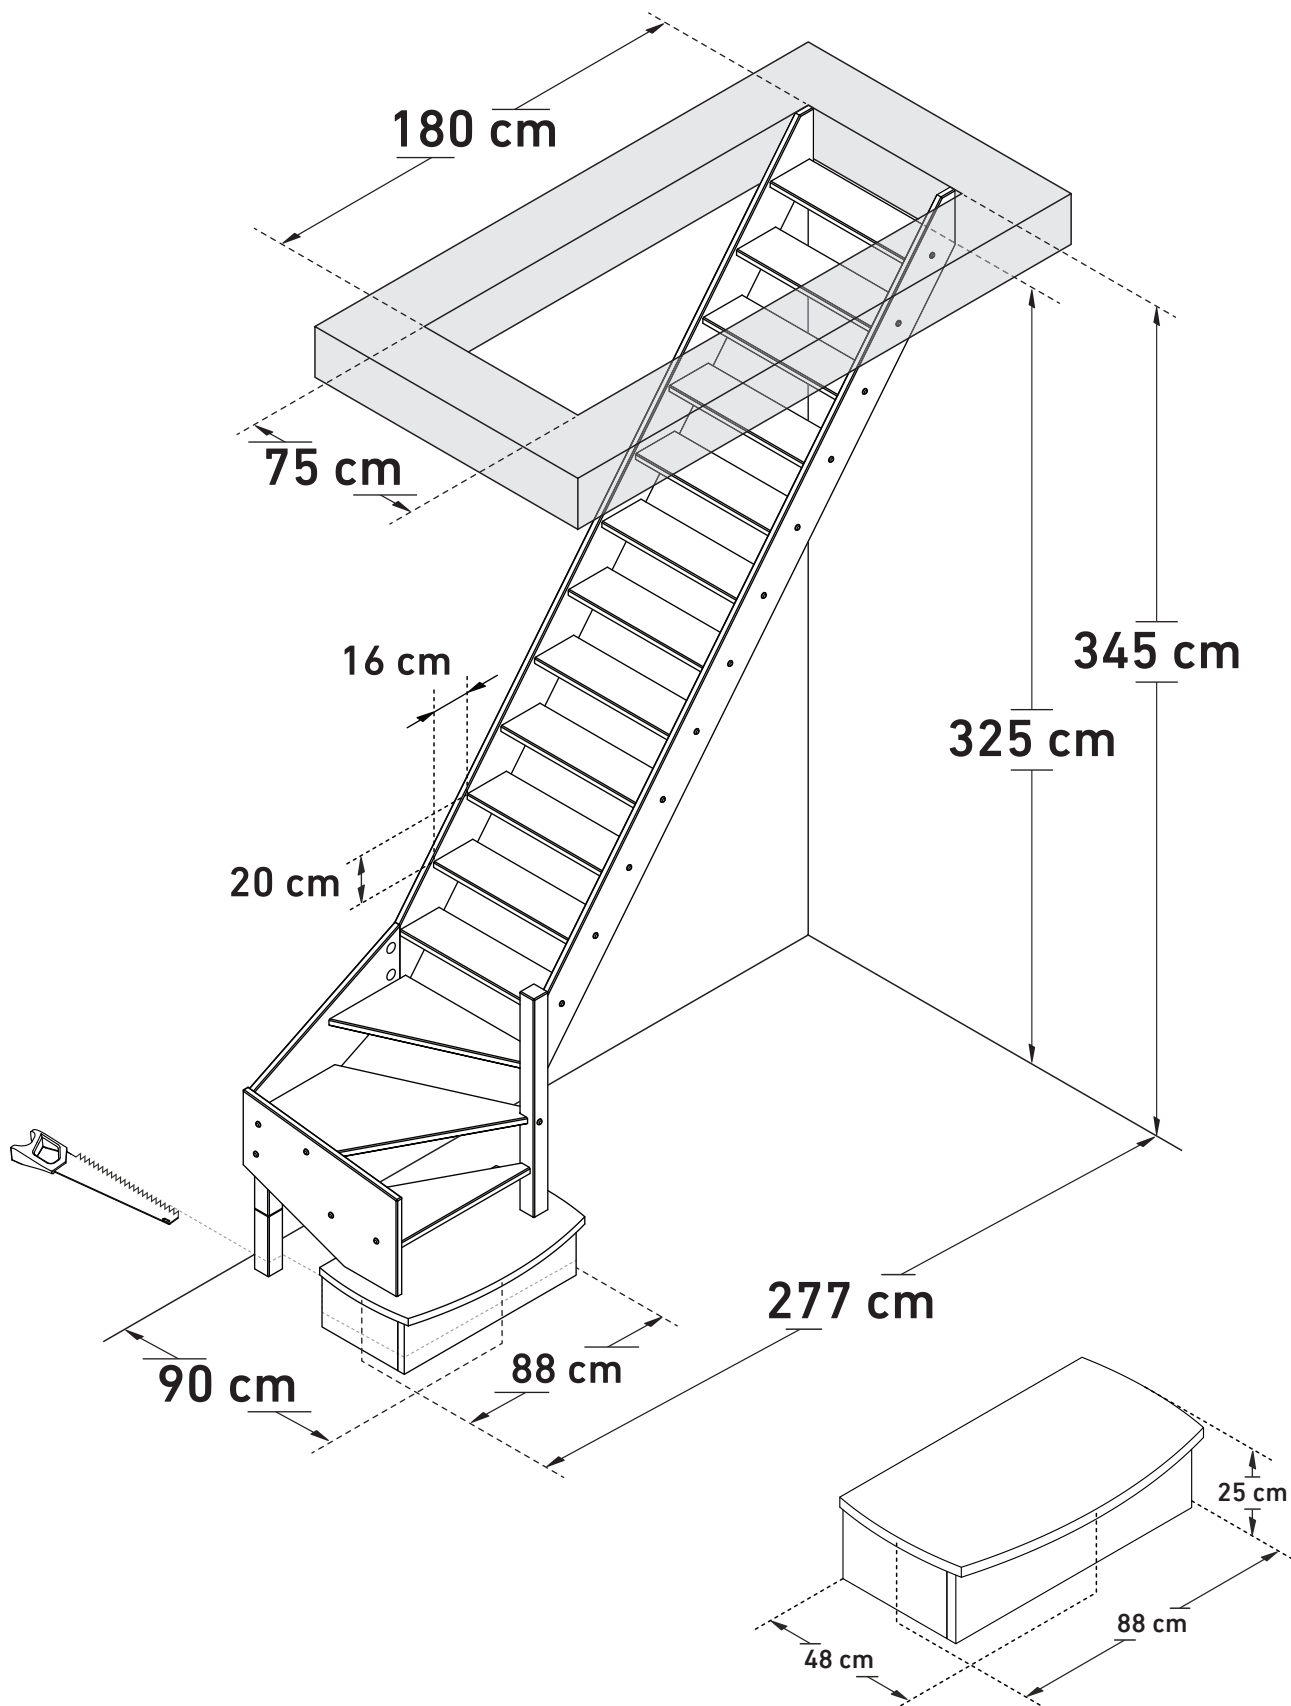

DIMENSIONS

ARDENNES | ALSACE (1/4T BOTTOM RIGHT, BULLNOSE)

SOGEM

Space saving
51,4°

Wall handrail
310 cm

DIMENSIONS

ARDENNES | ALSACE (1/4T BOTTOMS LEFT, BULLNOSE)

SOGEM

Space saving
51,4°

Wall handrail
310 cm