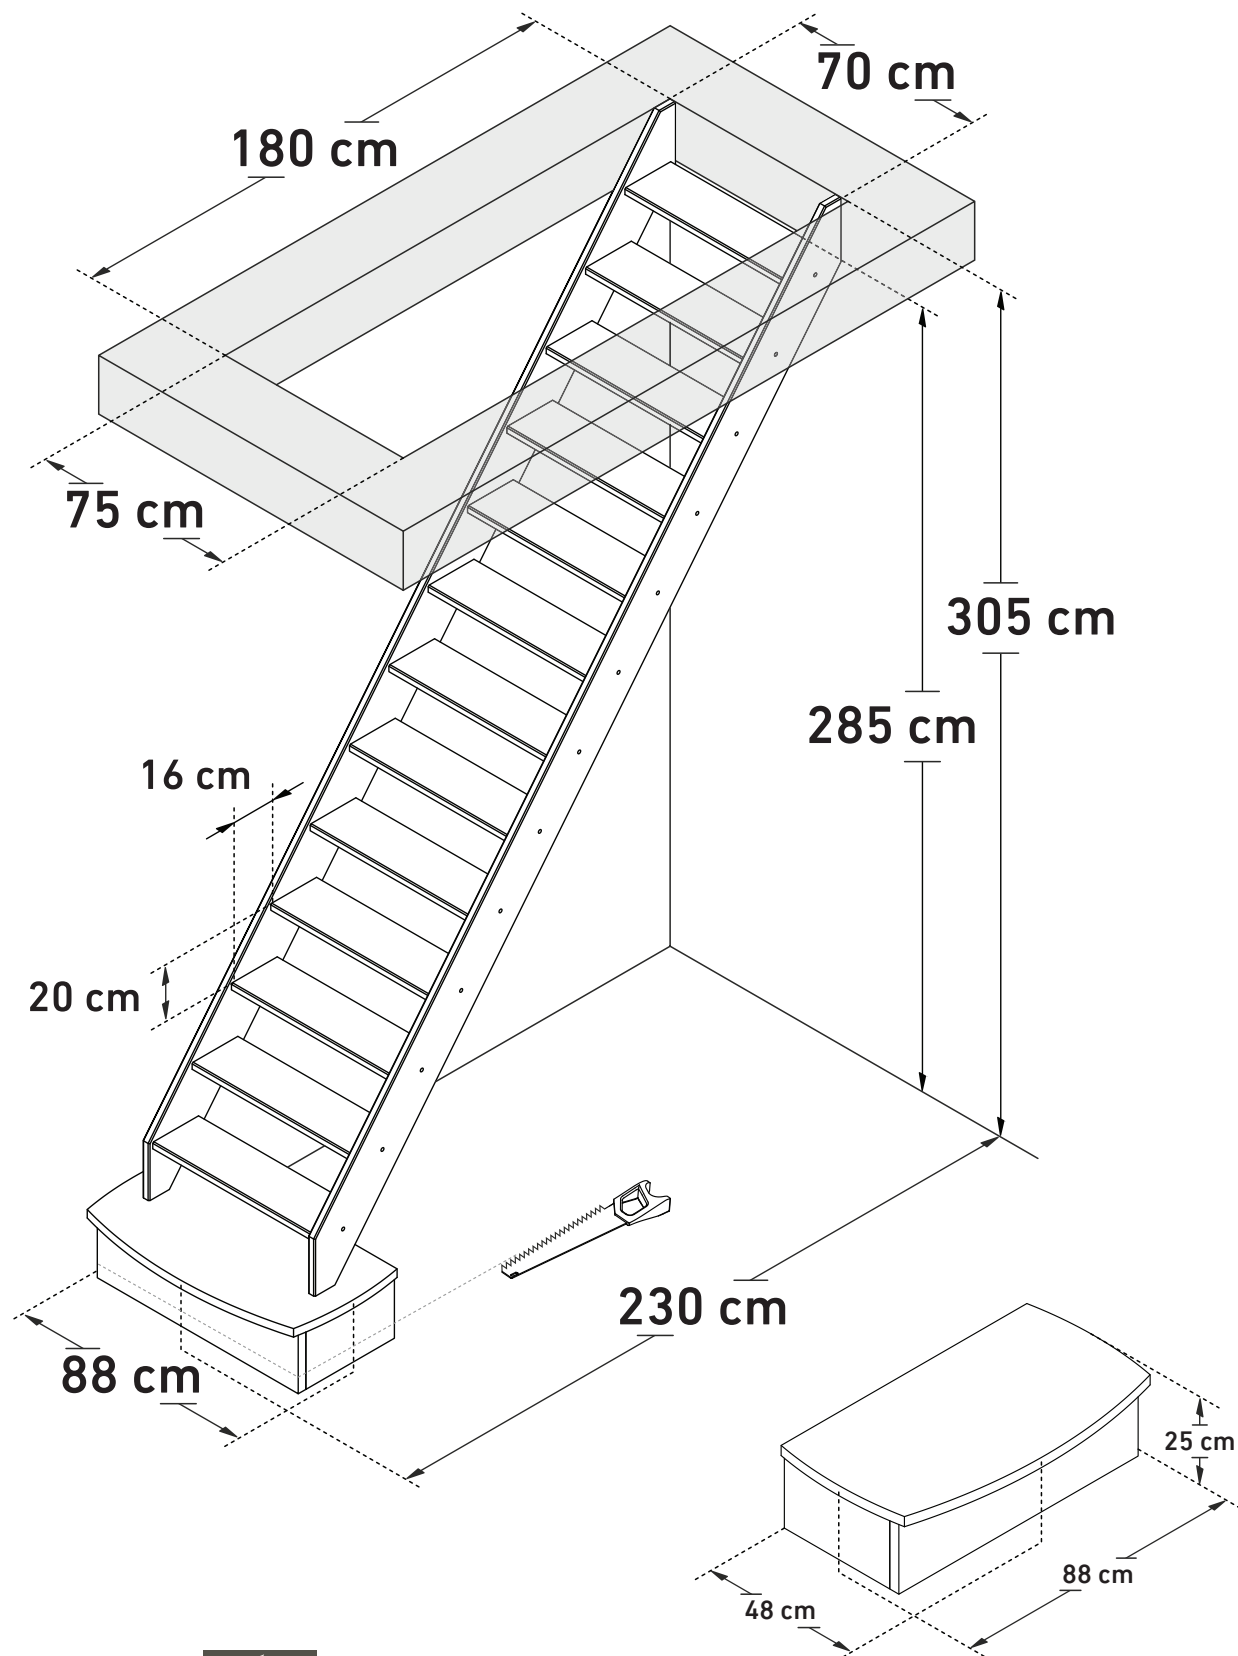

DIMENSIONS

# ARDENNES | ALSACE (STRAIGHT, BULLNOSE)

**SOGEM**

Space saving  
51,4°

Wall handrail  
380 cm