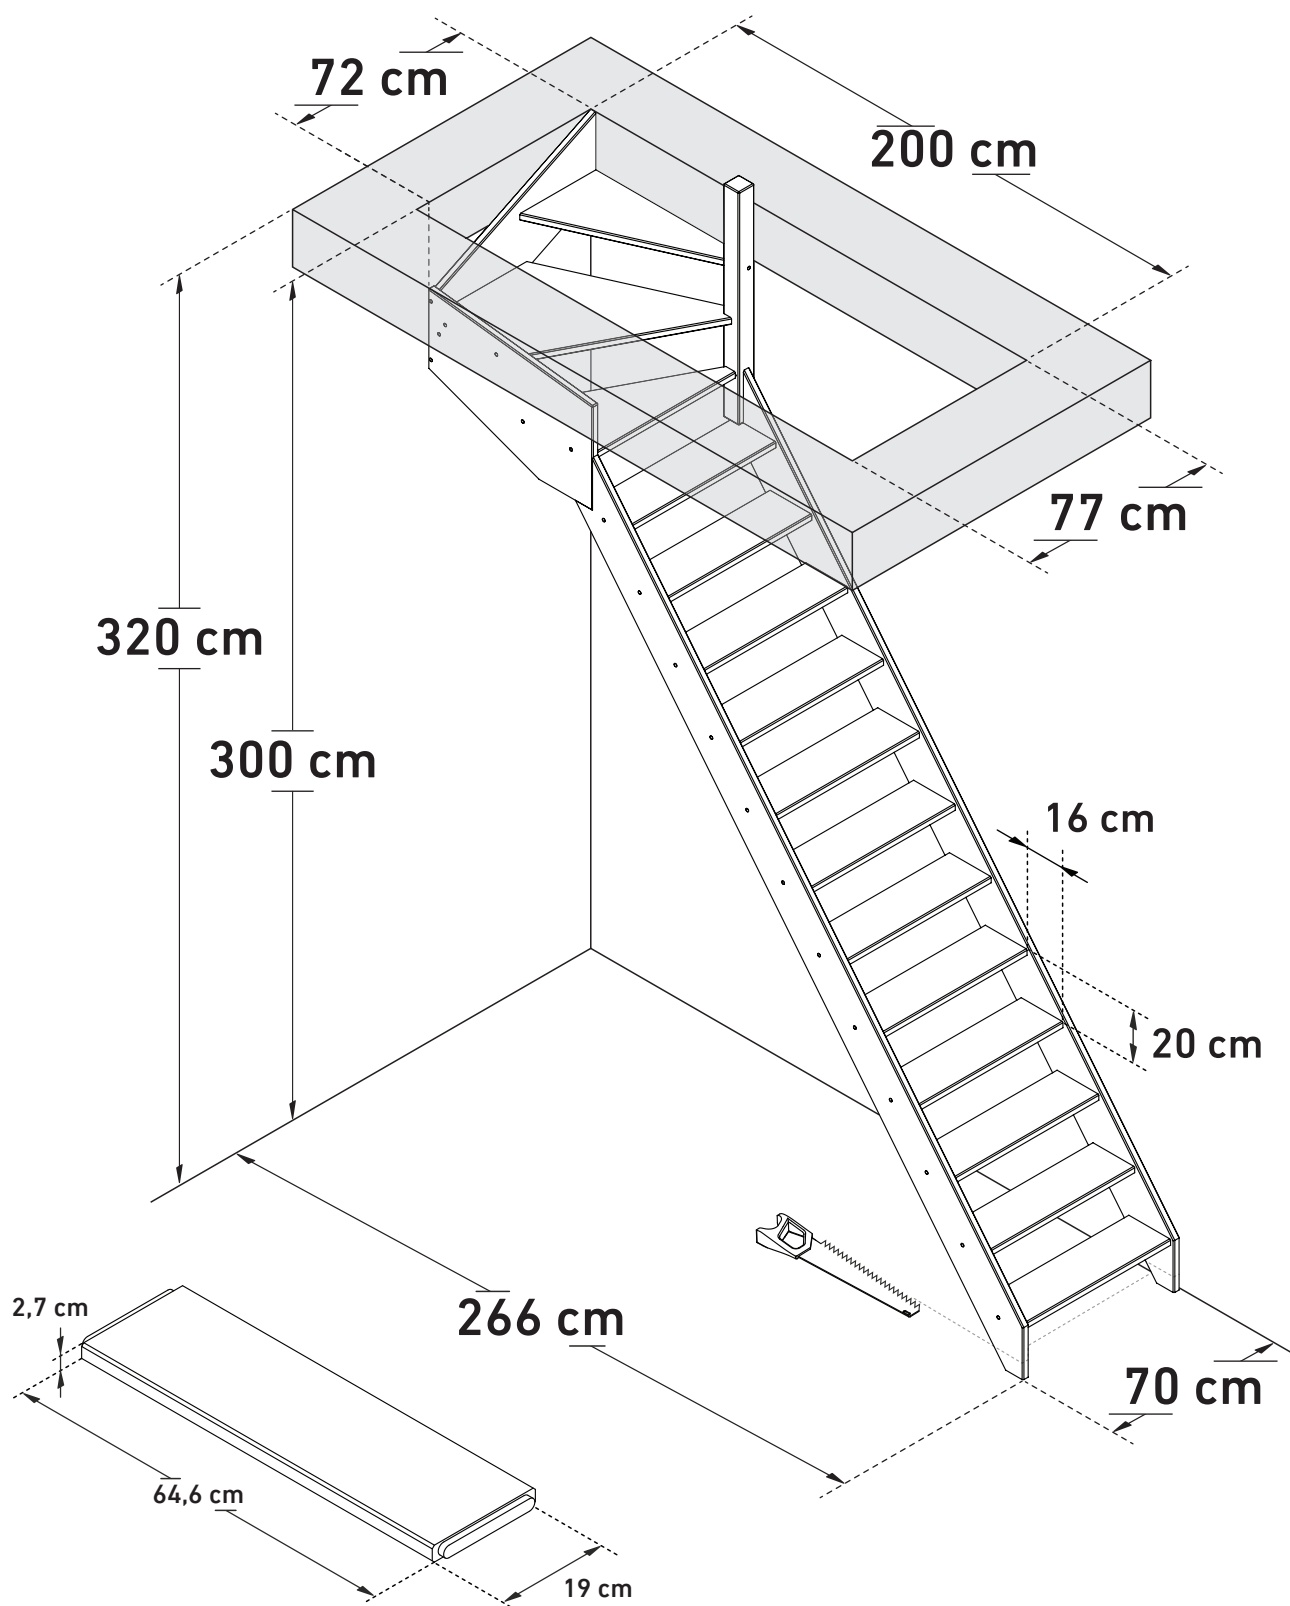

DIMENSIONS

# ARDENNES | ALSACE (1/4T TOP RIGHT)

**SOGEM**

**Space saving**  
51,4°

**Wall handrail**  
320 cm

DIMENSIONS

# ARDENNES | ALSACE (1/4T TOP LEFT)

**SOGEM**

**Space saving**  
51,4°

**Wall handrail**  
320 cm