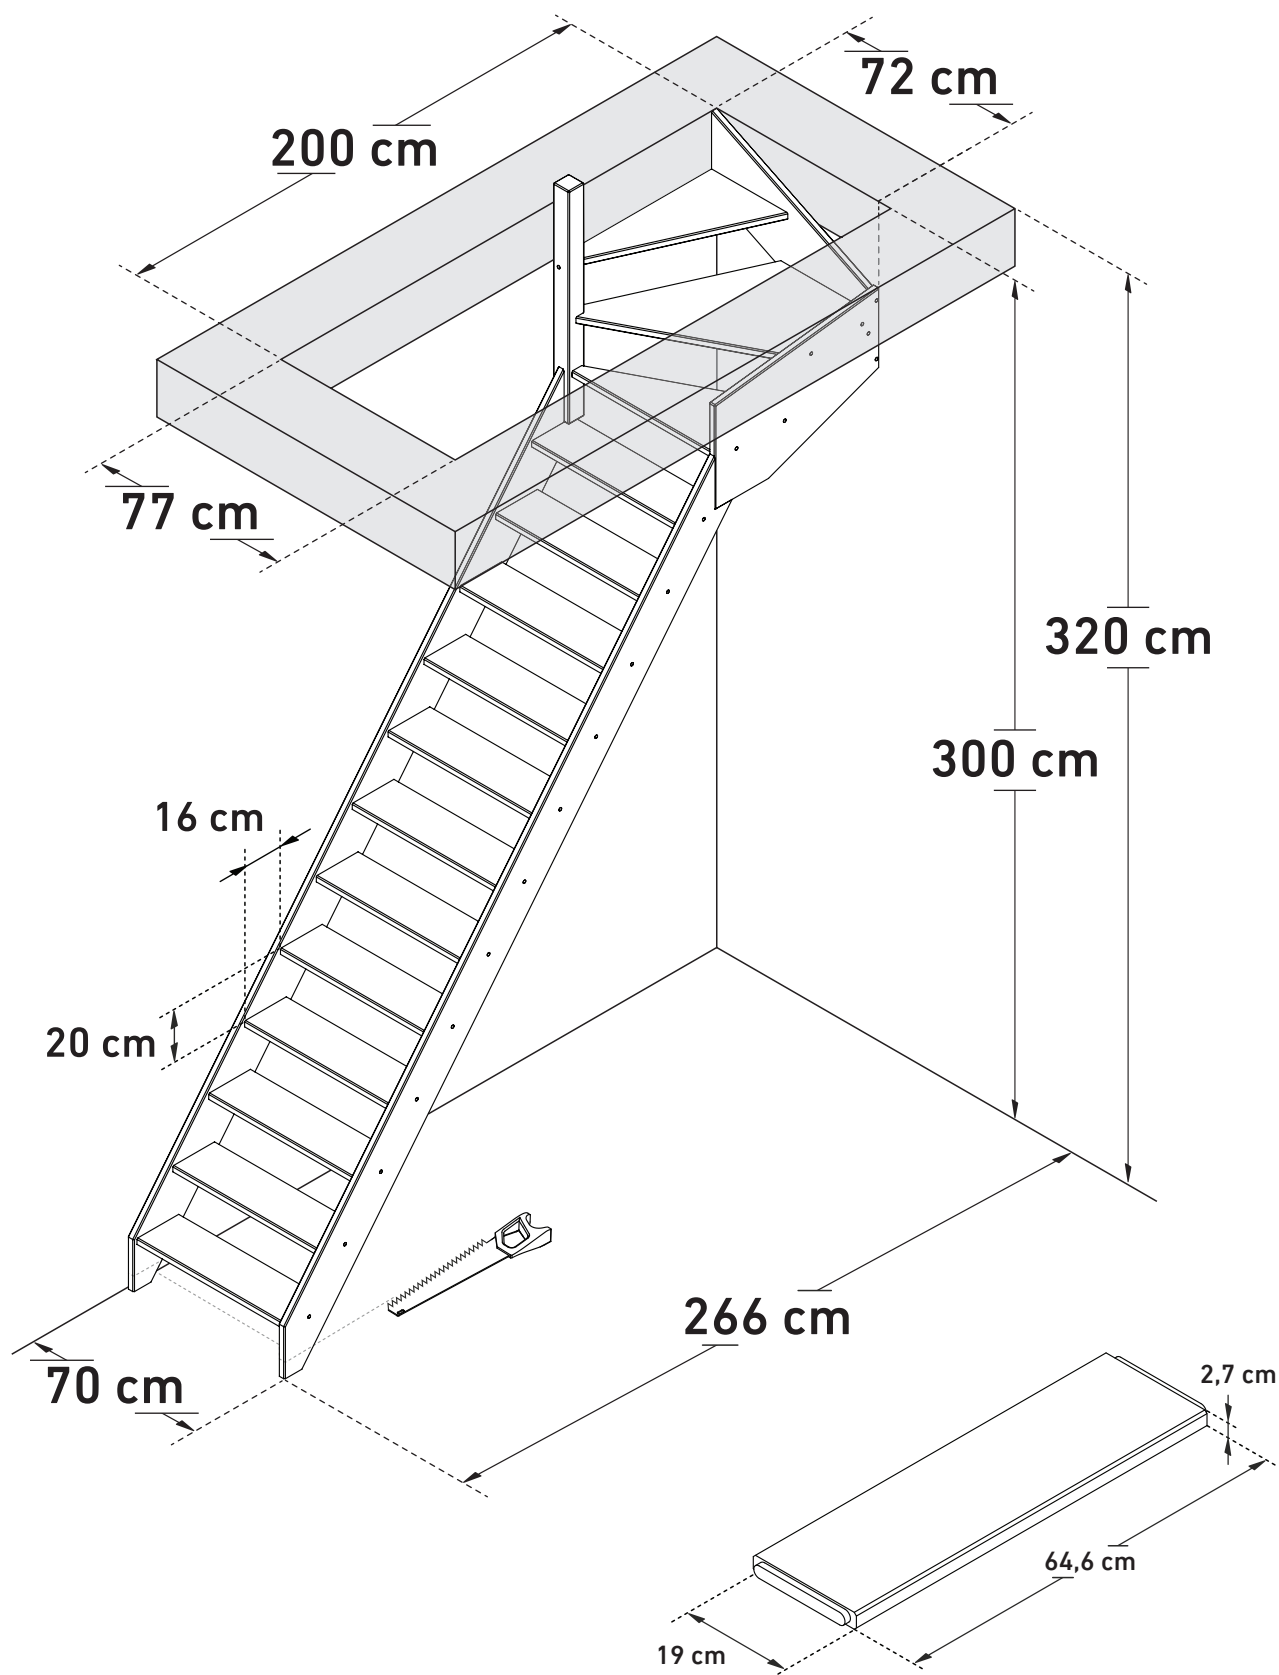

DIMENSIONS

# ARDENNES | ALSACE (1/4T TOP RIGHT)

**SOGEM**

**Space saving**  
51,4°

**Wall handrail**  
320 cm

DIMENSIONS

# ARDENNES | ALSACE (1/4T TOP LEFT)

**SOGEM**

**Space saving**  
51,4°

**Wall handrail**  
320 cm