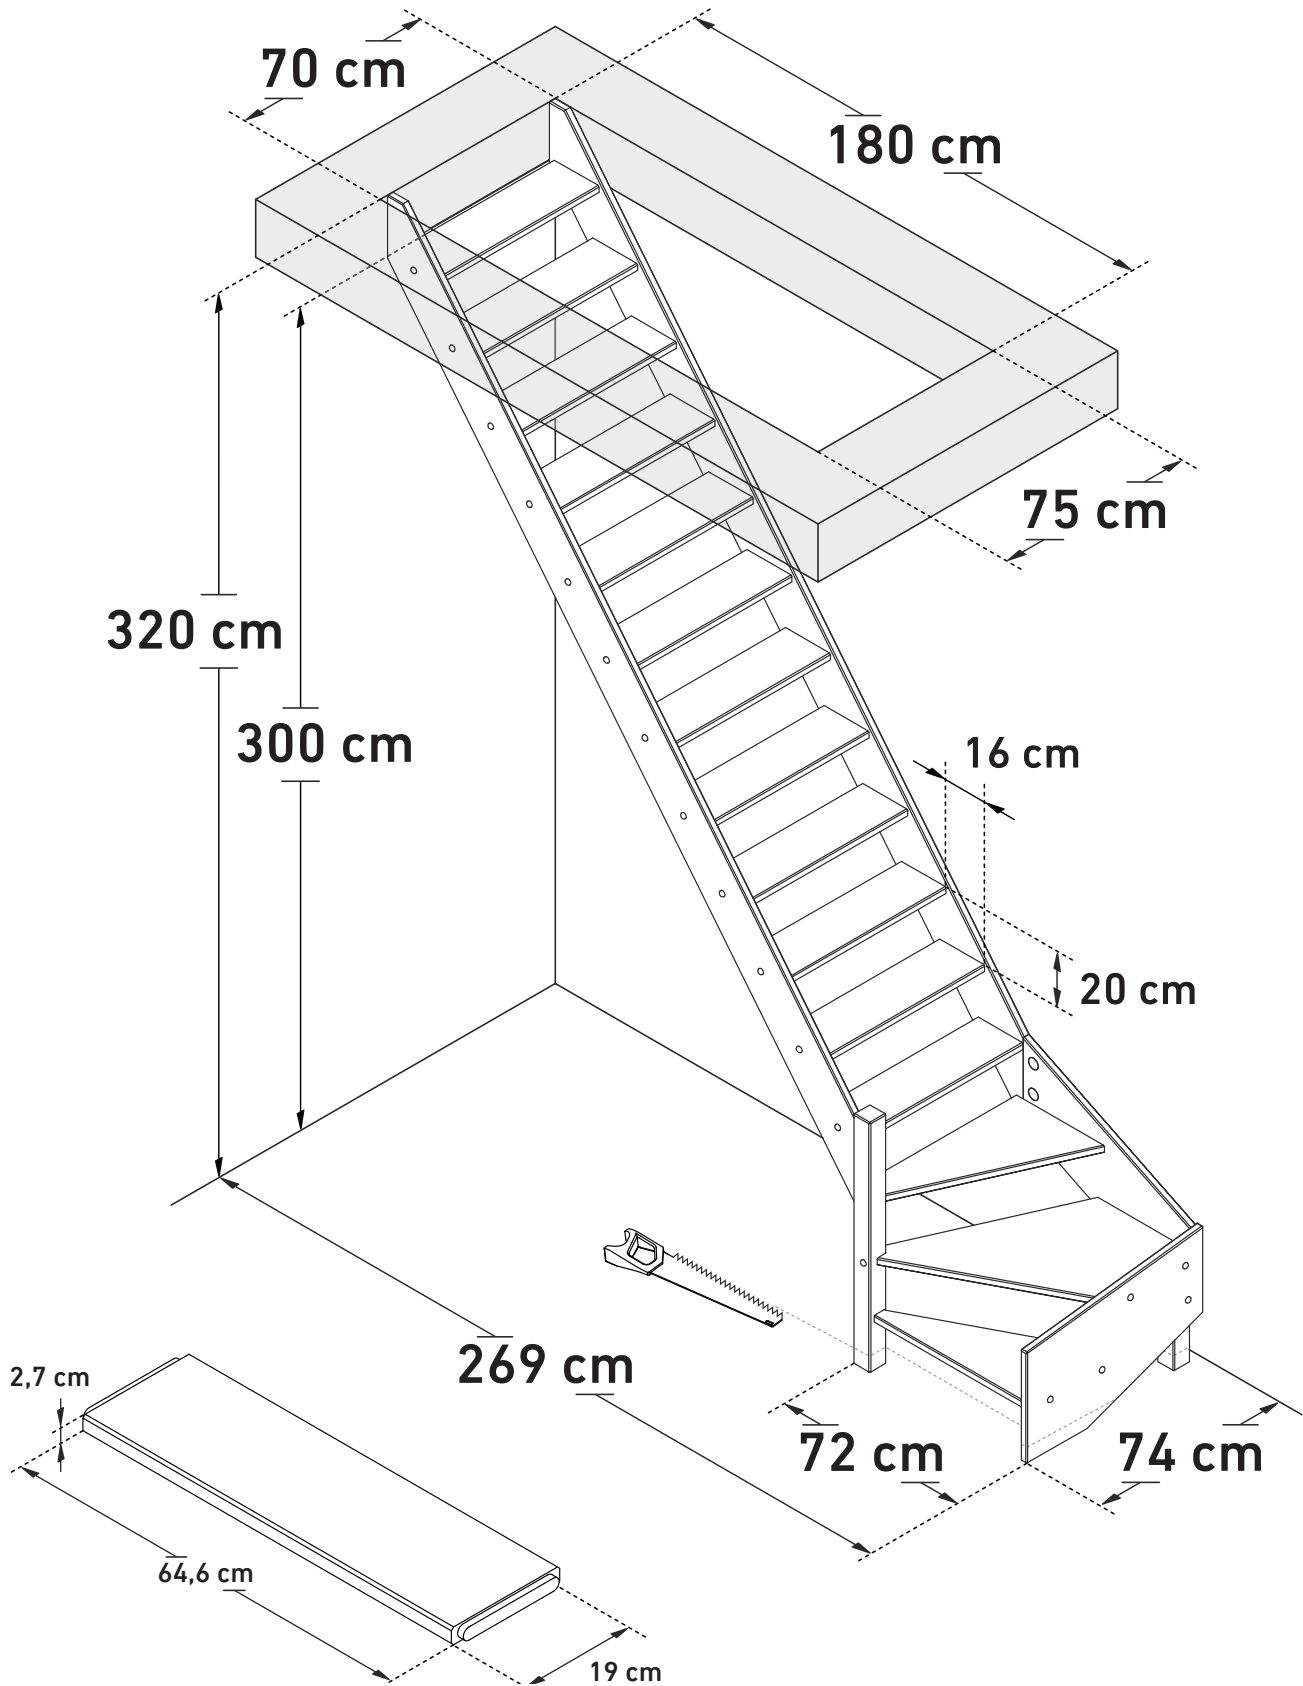

DIMENSIONS

# ARDENNES | ALSACE (1/4T BOTTOM RIGHT)

**SOGEM**

**Space saving**  
51,4°

**Wall handrail**  
310 cm

DIMENSIONS

# ARDENNES | ALSACE (1/4T BOTTOM LEFT)

**SOGEM**

**Space saving**  
51,4°

**Wall handrail**  
310 cm