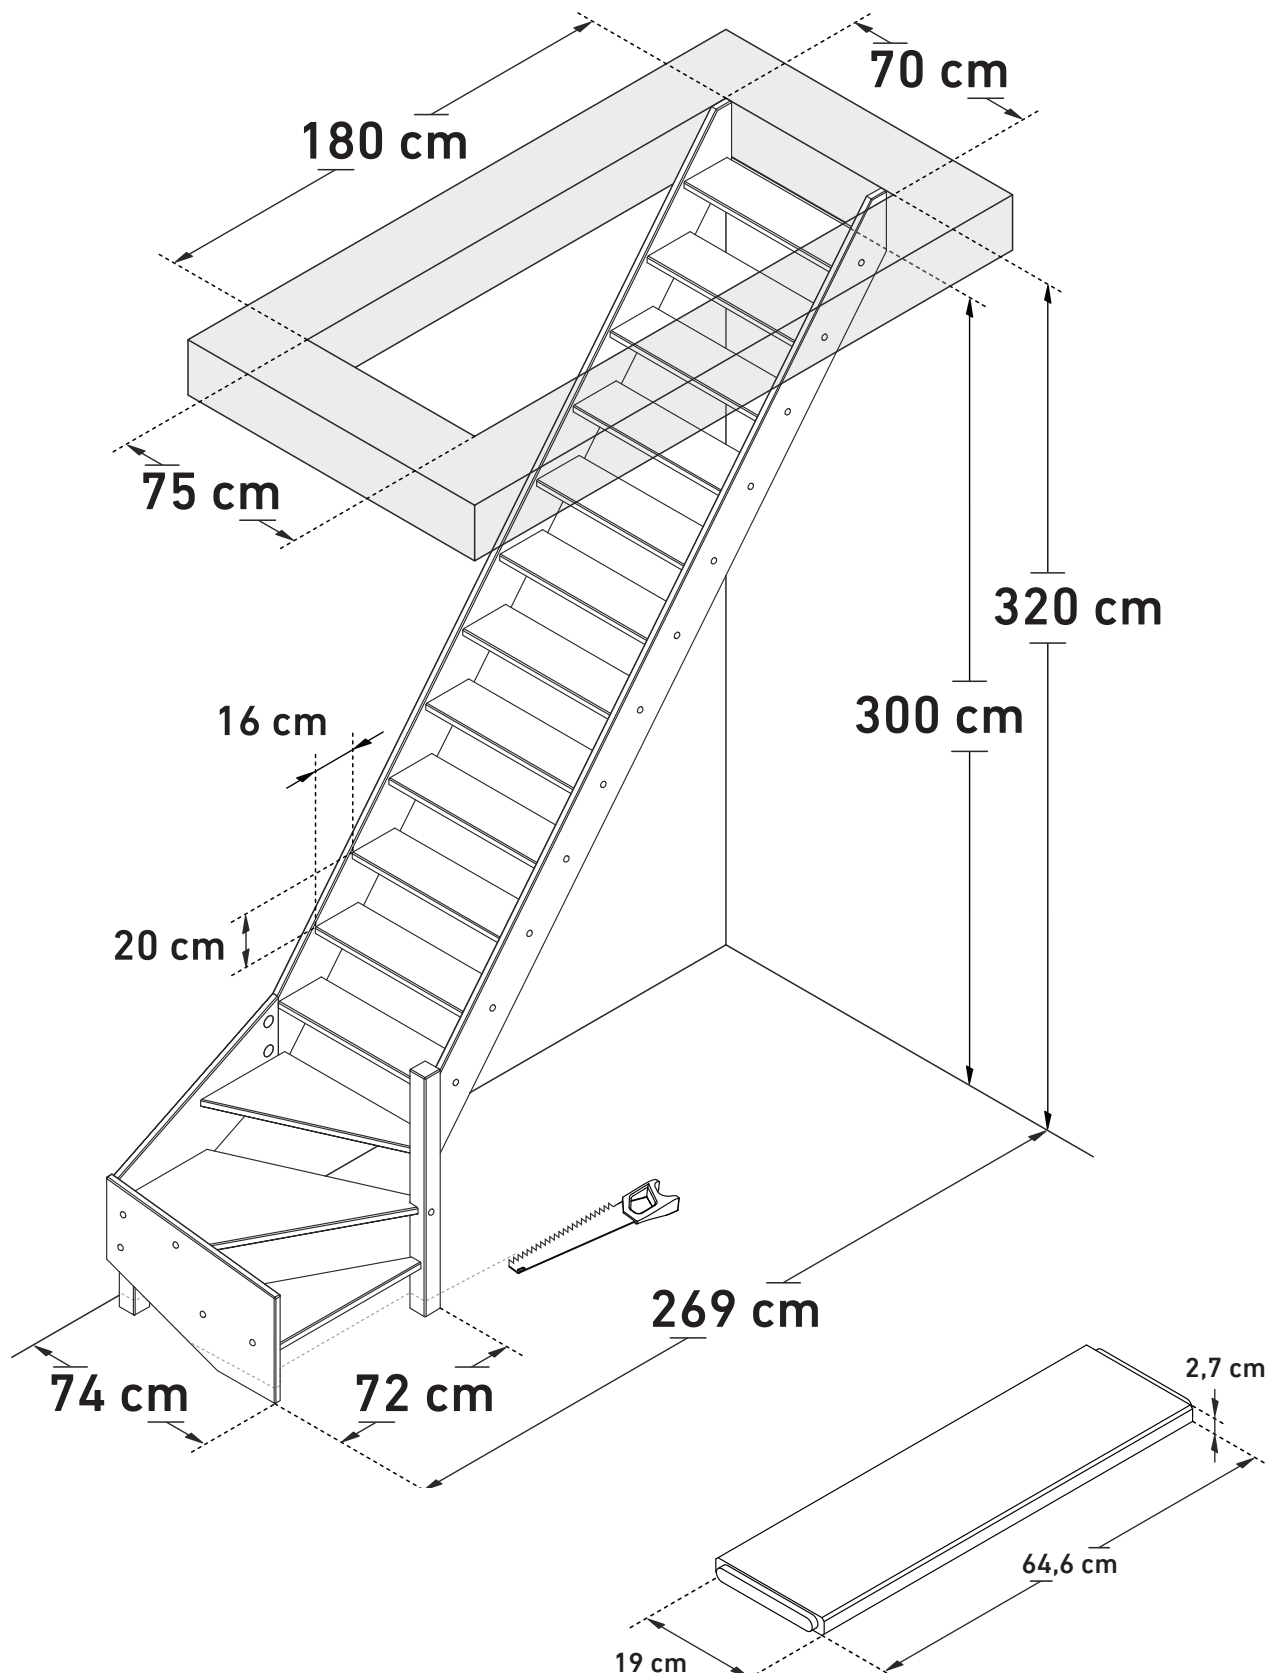

DIMENSIONS

# ARDENNES | ALSACE (1/4T BOTTOM RIGHT)

**SOGEM**

**Space saving**  
51,4°

**Wall handrail**  
310 cm

DIMENSIONS

# ARDENNES | ALSACE (1/4T BOTTOM LEFT)

**SOGEM**

**Space saving**  
51,4°

**Wall handrail**  
310 cm