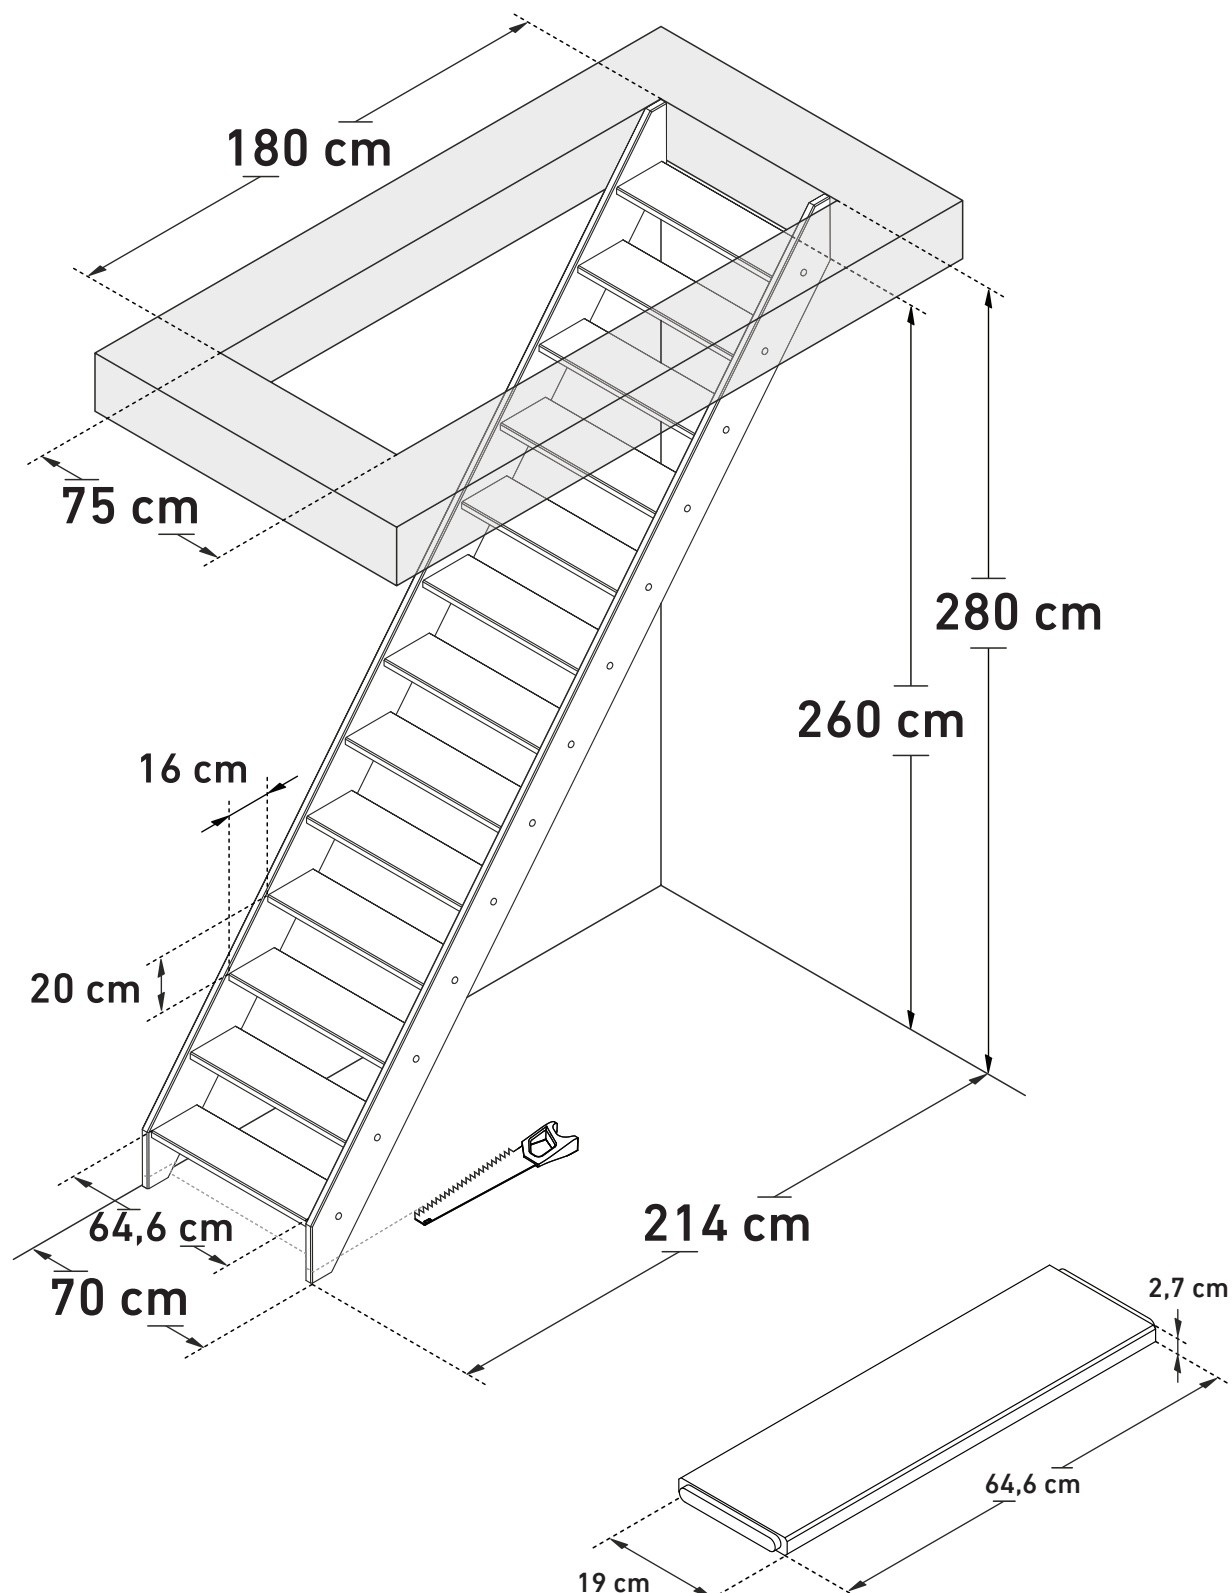

DIMENSIONS

ARDENNES | ALSACE (STRAIGHT)

SOGEM

Space saving
51,4°

Wall handrail
360 cm