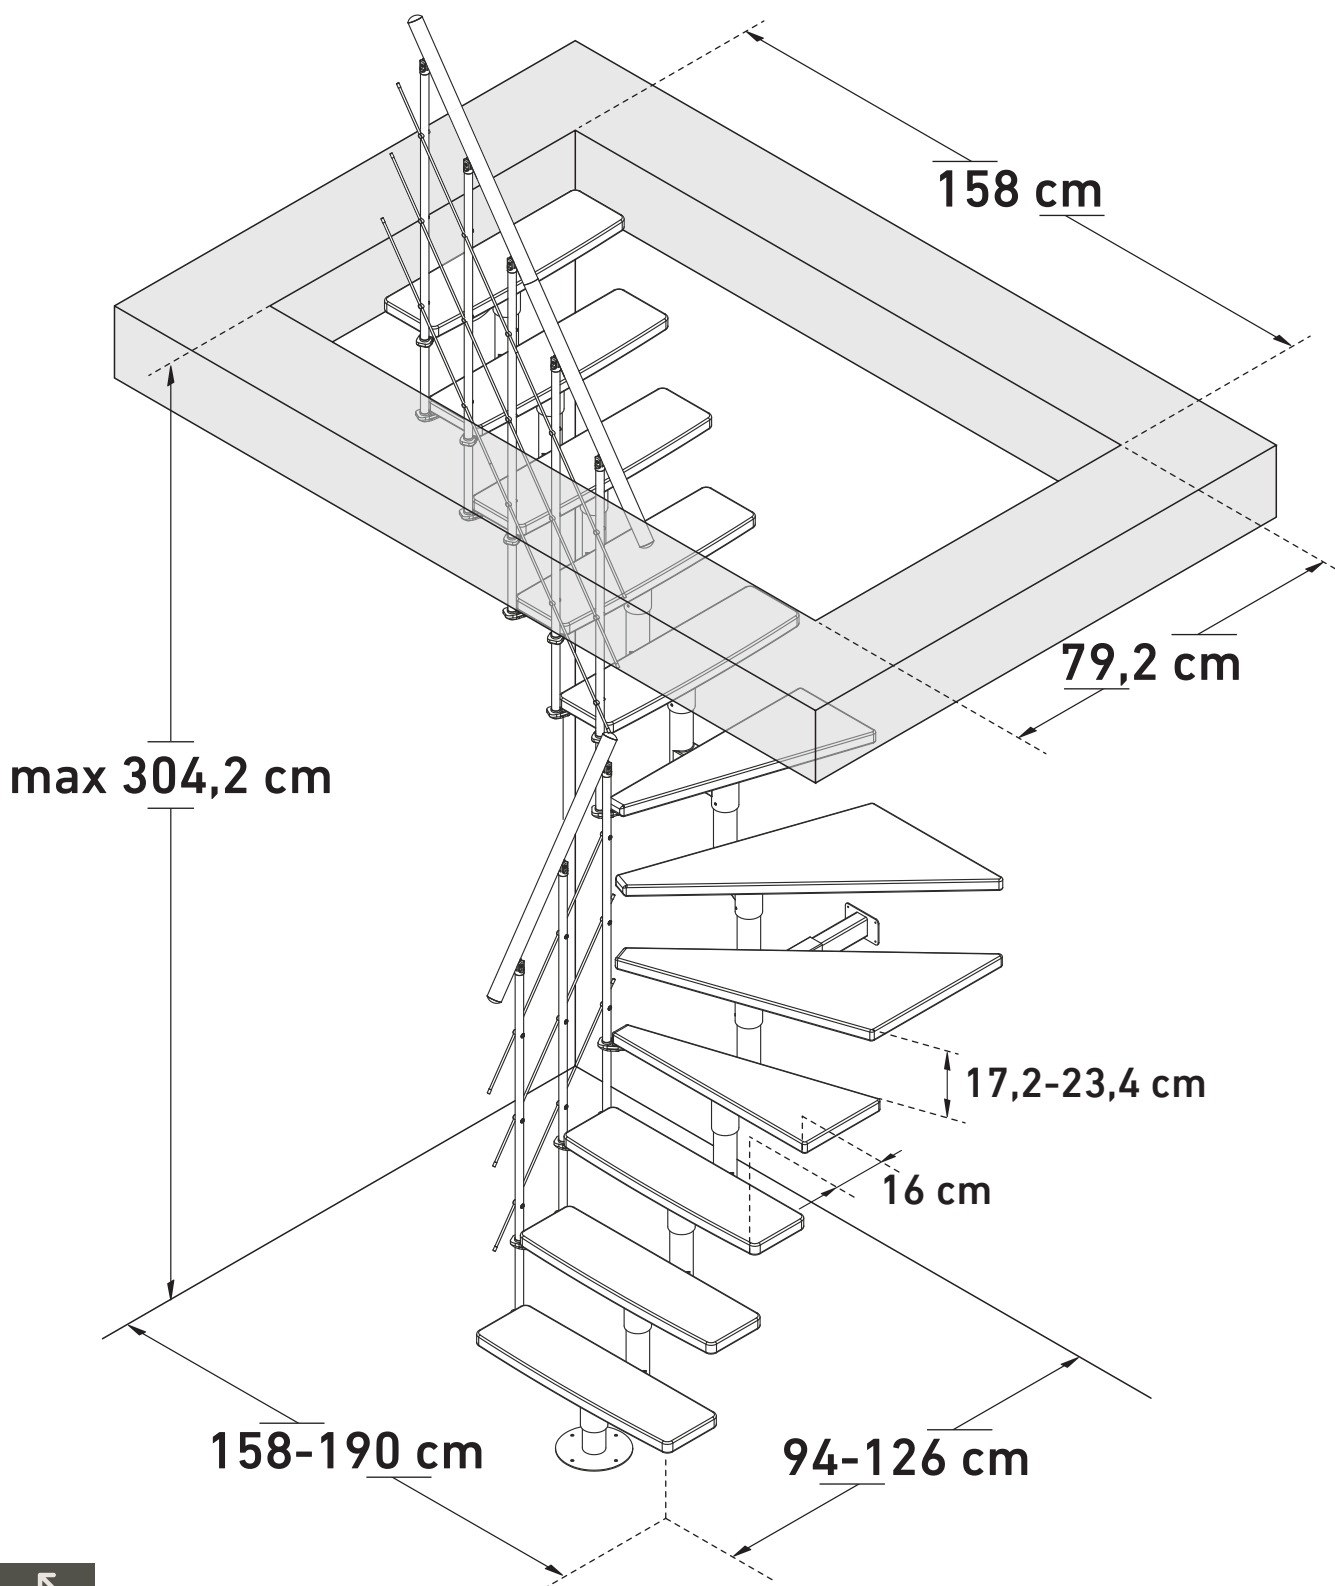

DIMENSIONS

ARIZONA (1/4 TURN RIGHT)

SOGEM

Space saving
47,1°-55,6°

Space, balusters
14,5 cm

Height
90 cm

www.sogem-sa.com

DIMENSIONS

ARIZONA (1/4 TURN LEFT)

SOGEM

Space saving
47,1°-55,6°

Space, balusters
14,5 cm

Height
90 cm

www.sogem-sa.com