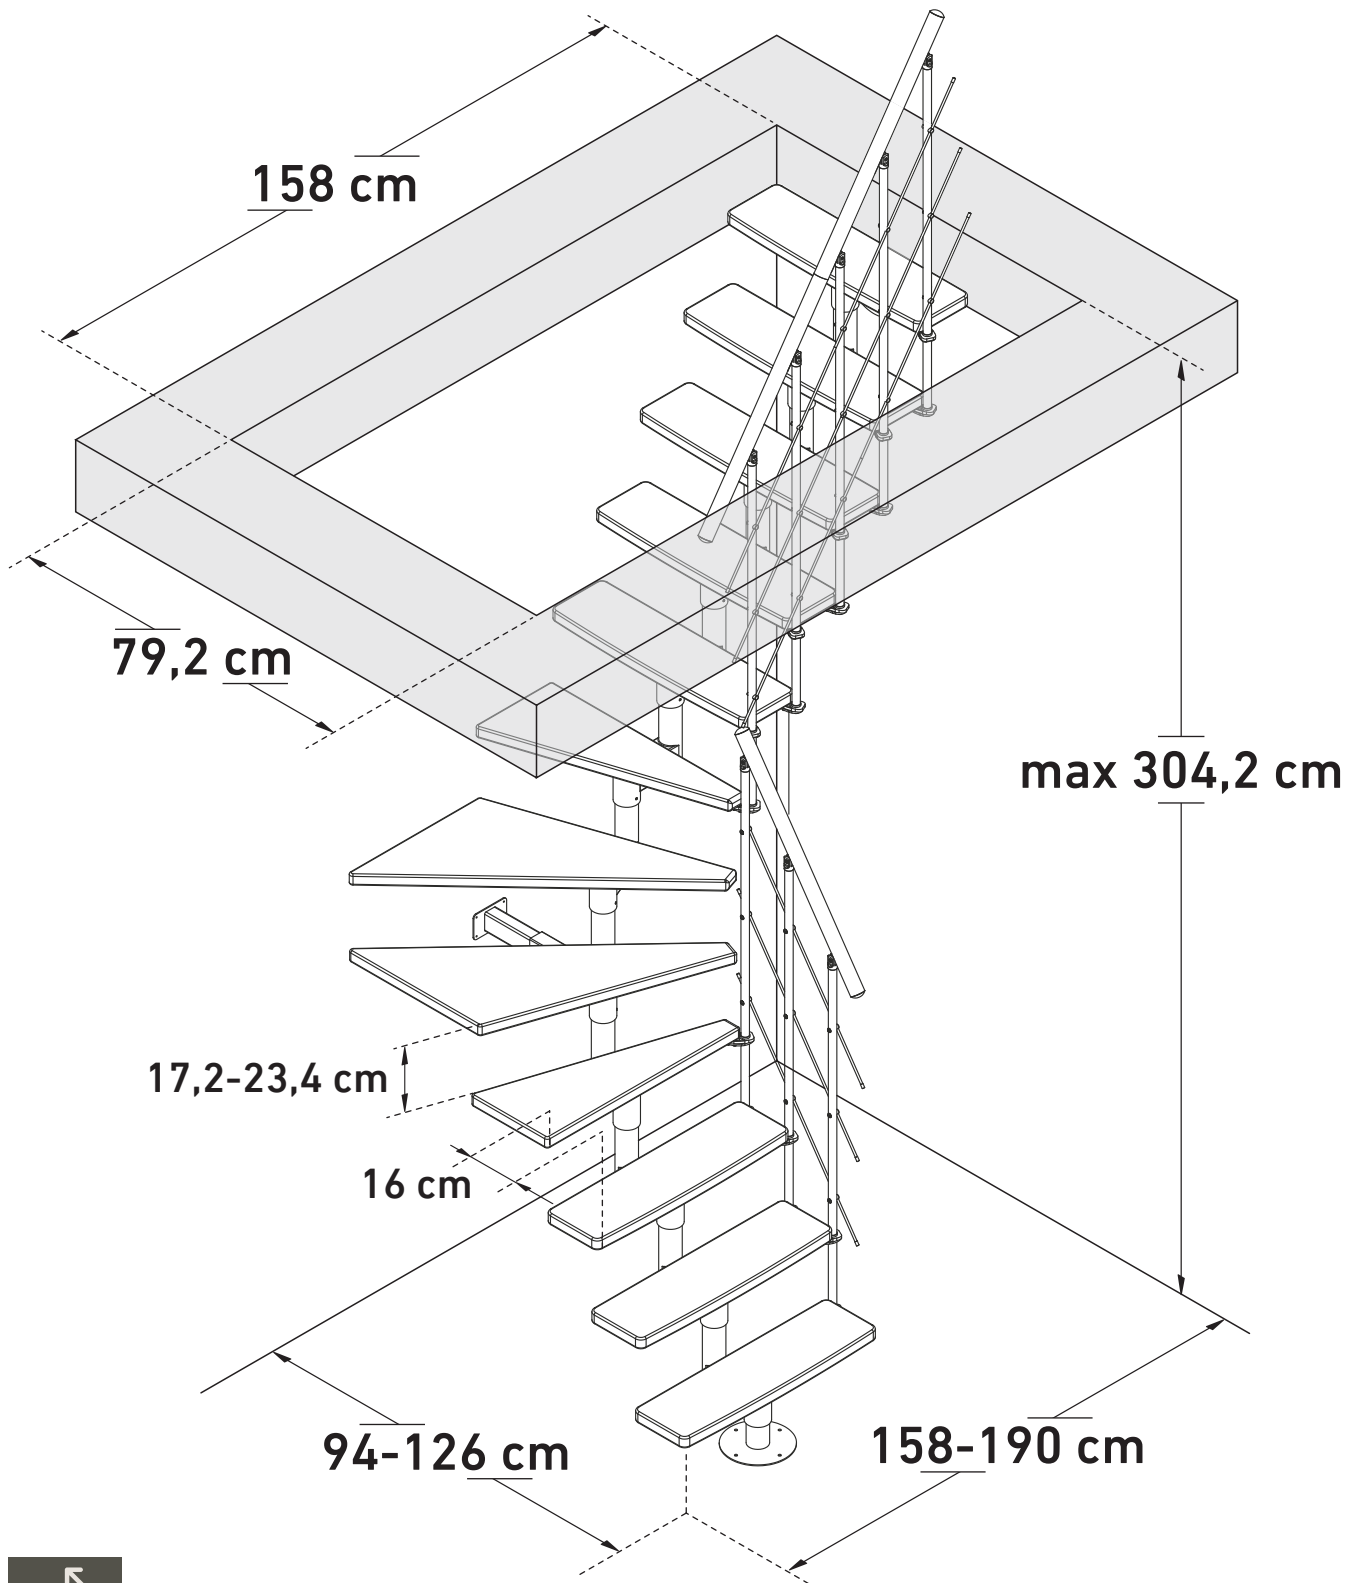

DIMENSIONS

ARIZONA (1/4 TURN RIGHT)

SOGEM

Space saving
47,1°-55,6°

Space, balusters
14,5 cm

Height
90 cm

www.sogem-sa.com

DIMENSIONS

ARIZONA (1/4 TURN LEFT)

SOGEM

Space saving
47,1°-55,6°

Space, balusters
14,5 cm

Height
90 cm

www.sogem-sa.com